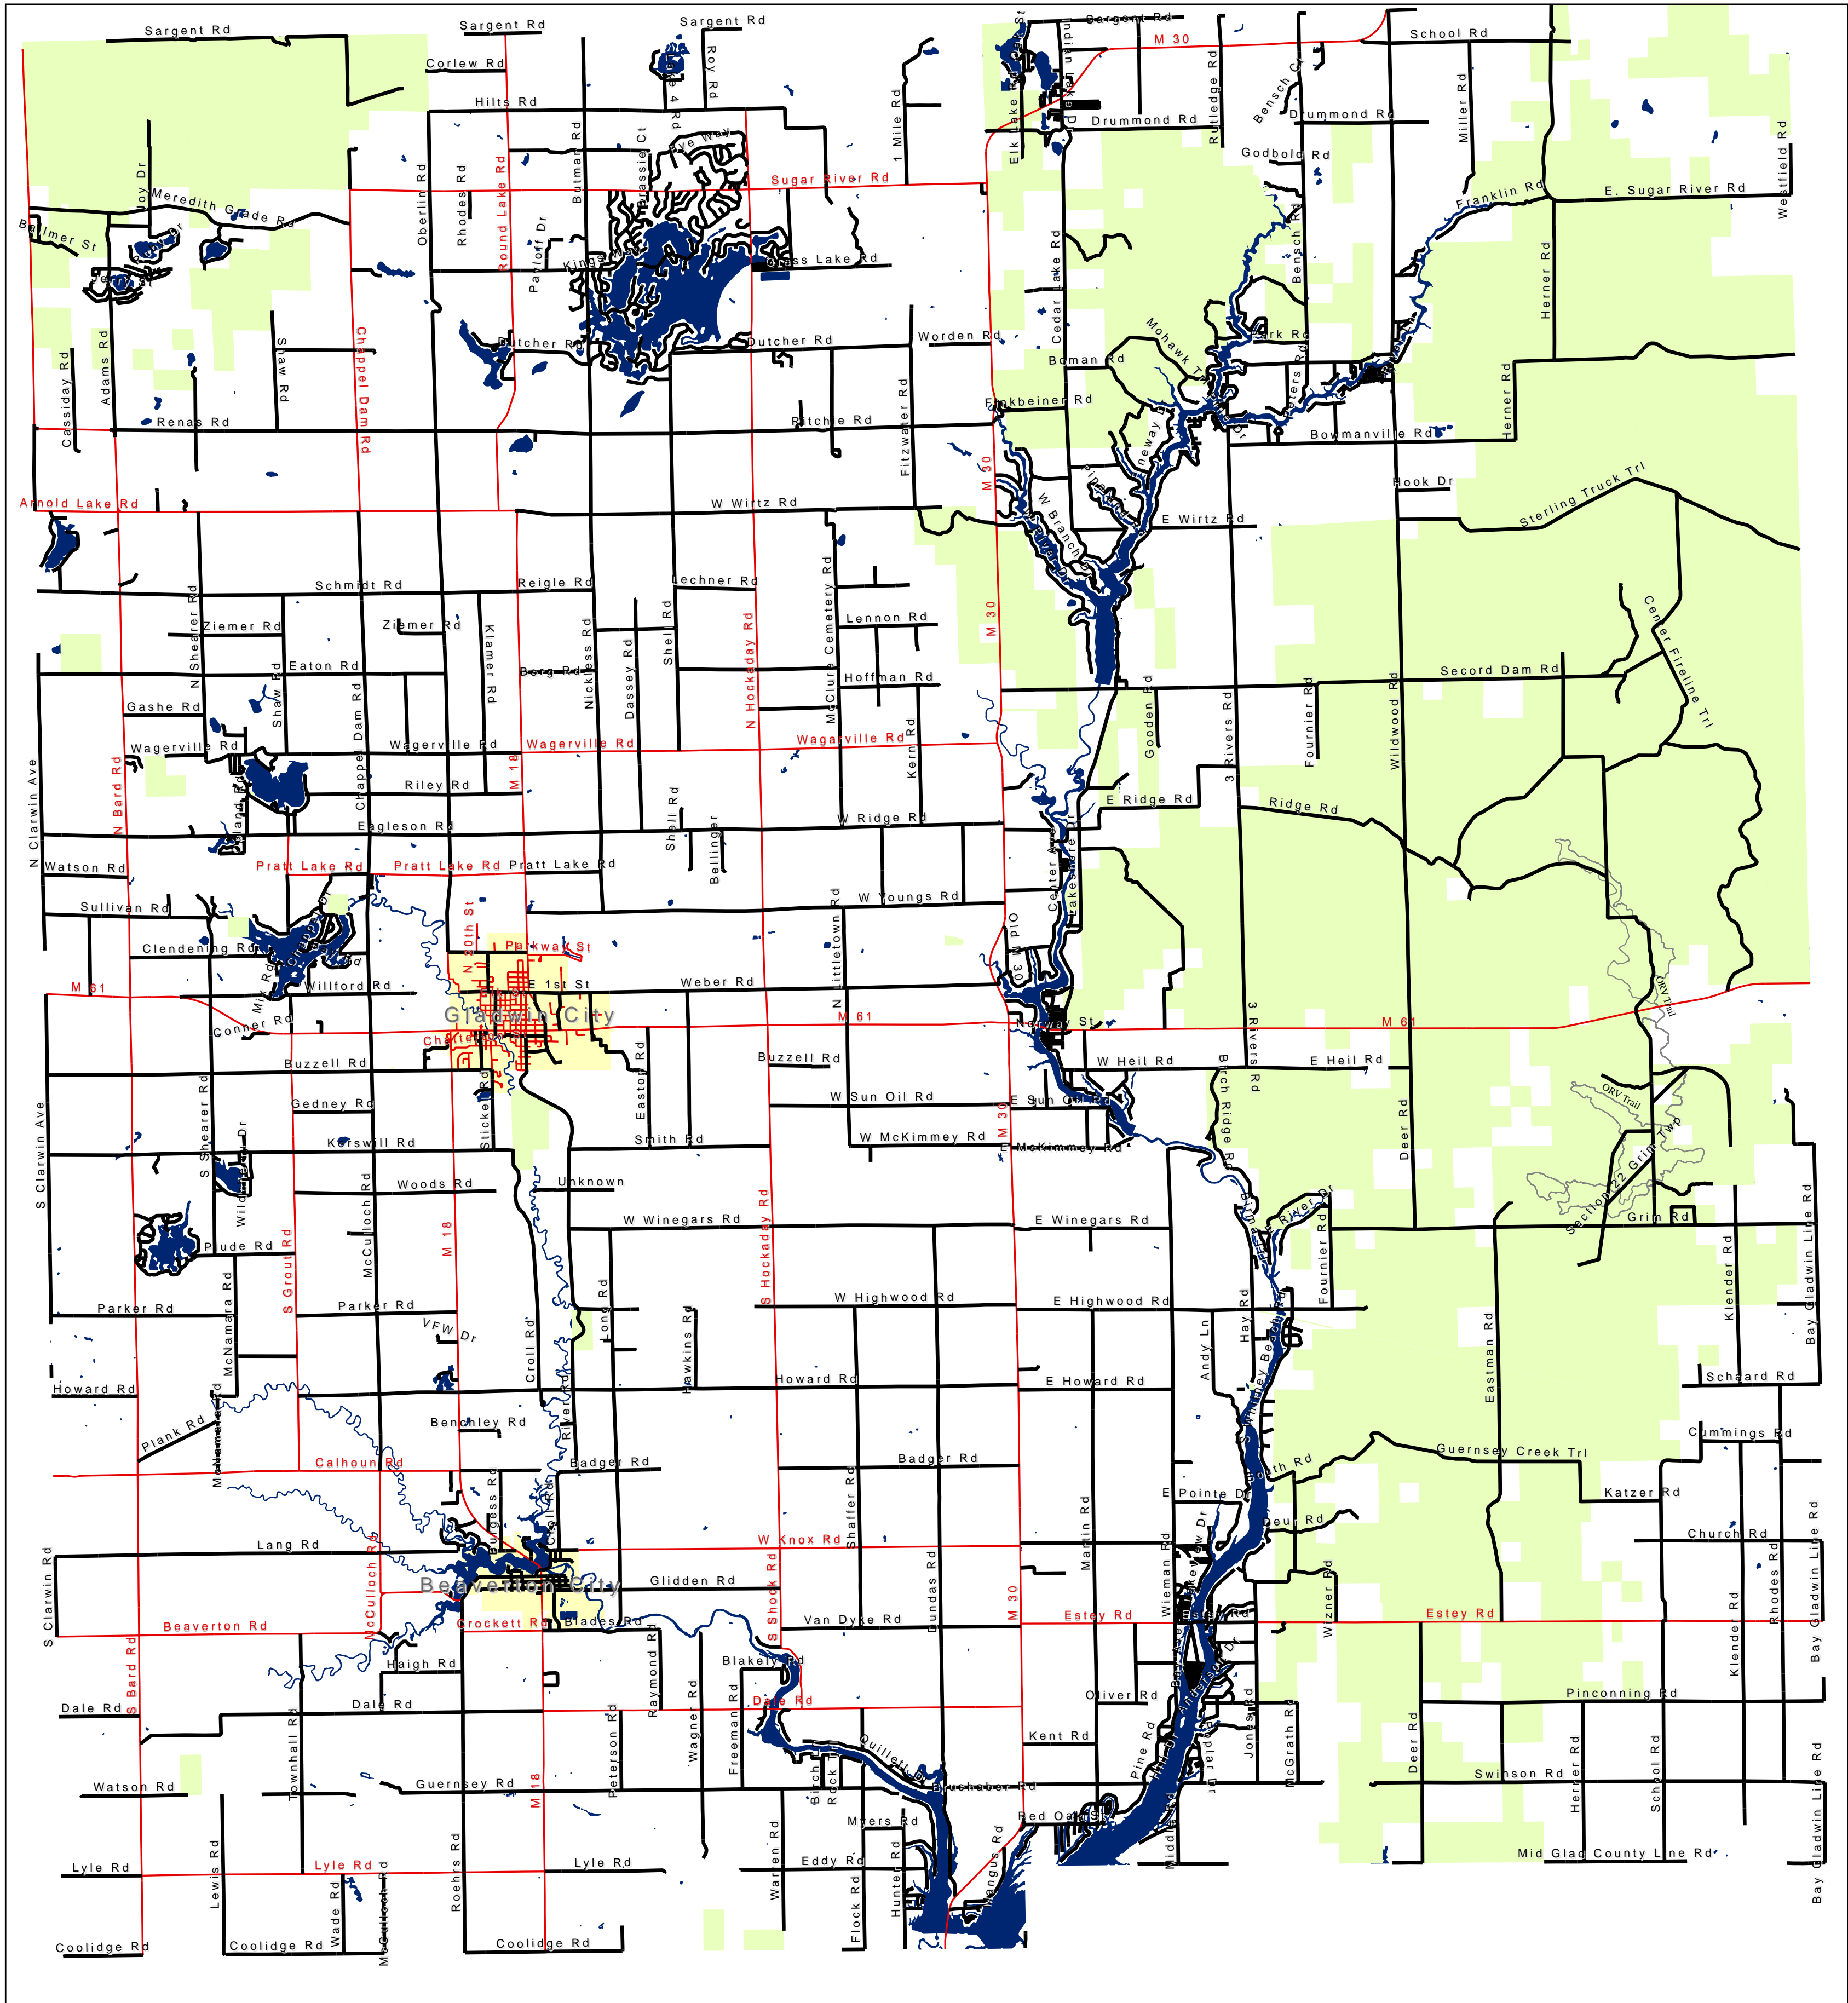

Gladwin County

ORV Road Map

Legend

- Roads Open to ORV Use
- Roads Closed to ORV Use
- Gladwin ORV Trail
- State Owned Land
- Waters
- Cities

Version 6.23.09

DISCLAIMER: Roads Shown on this map are an approximate representation of the road system that will be OPEN TO ORV use and CLOSED TO ORV use at the time of publication and may not reflect current roads. Map is subject to change upon input from townships and cities. This map is owned and maintained by the County of Gladwin and shall not be copied or redistributed by anyone for any reason without the express written consent of Gladwin County.