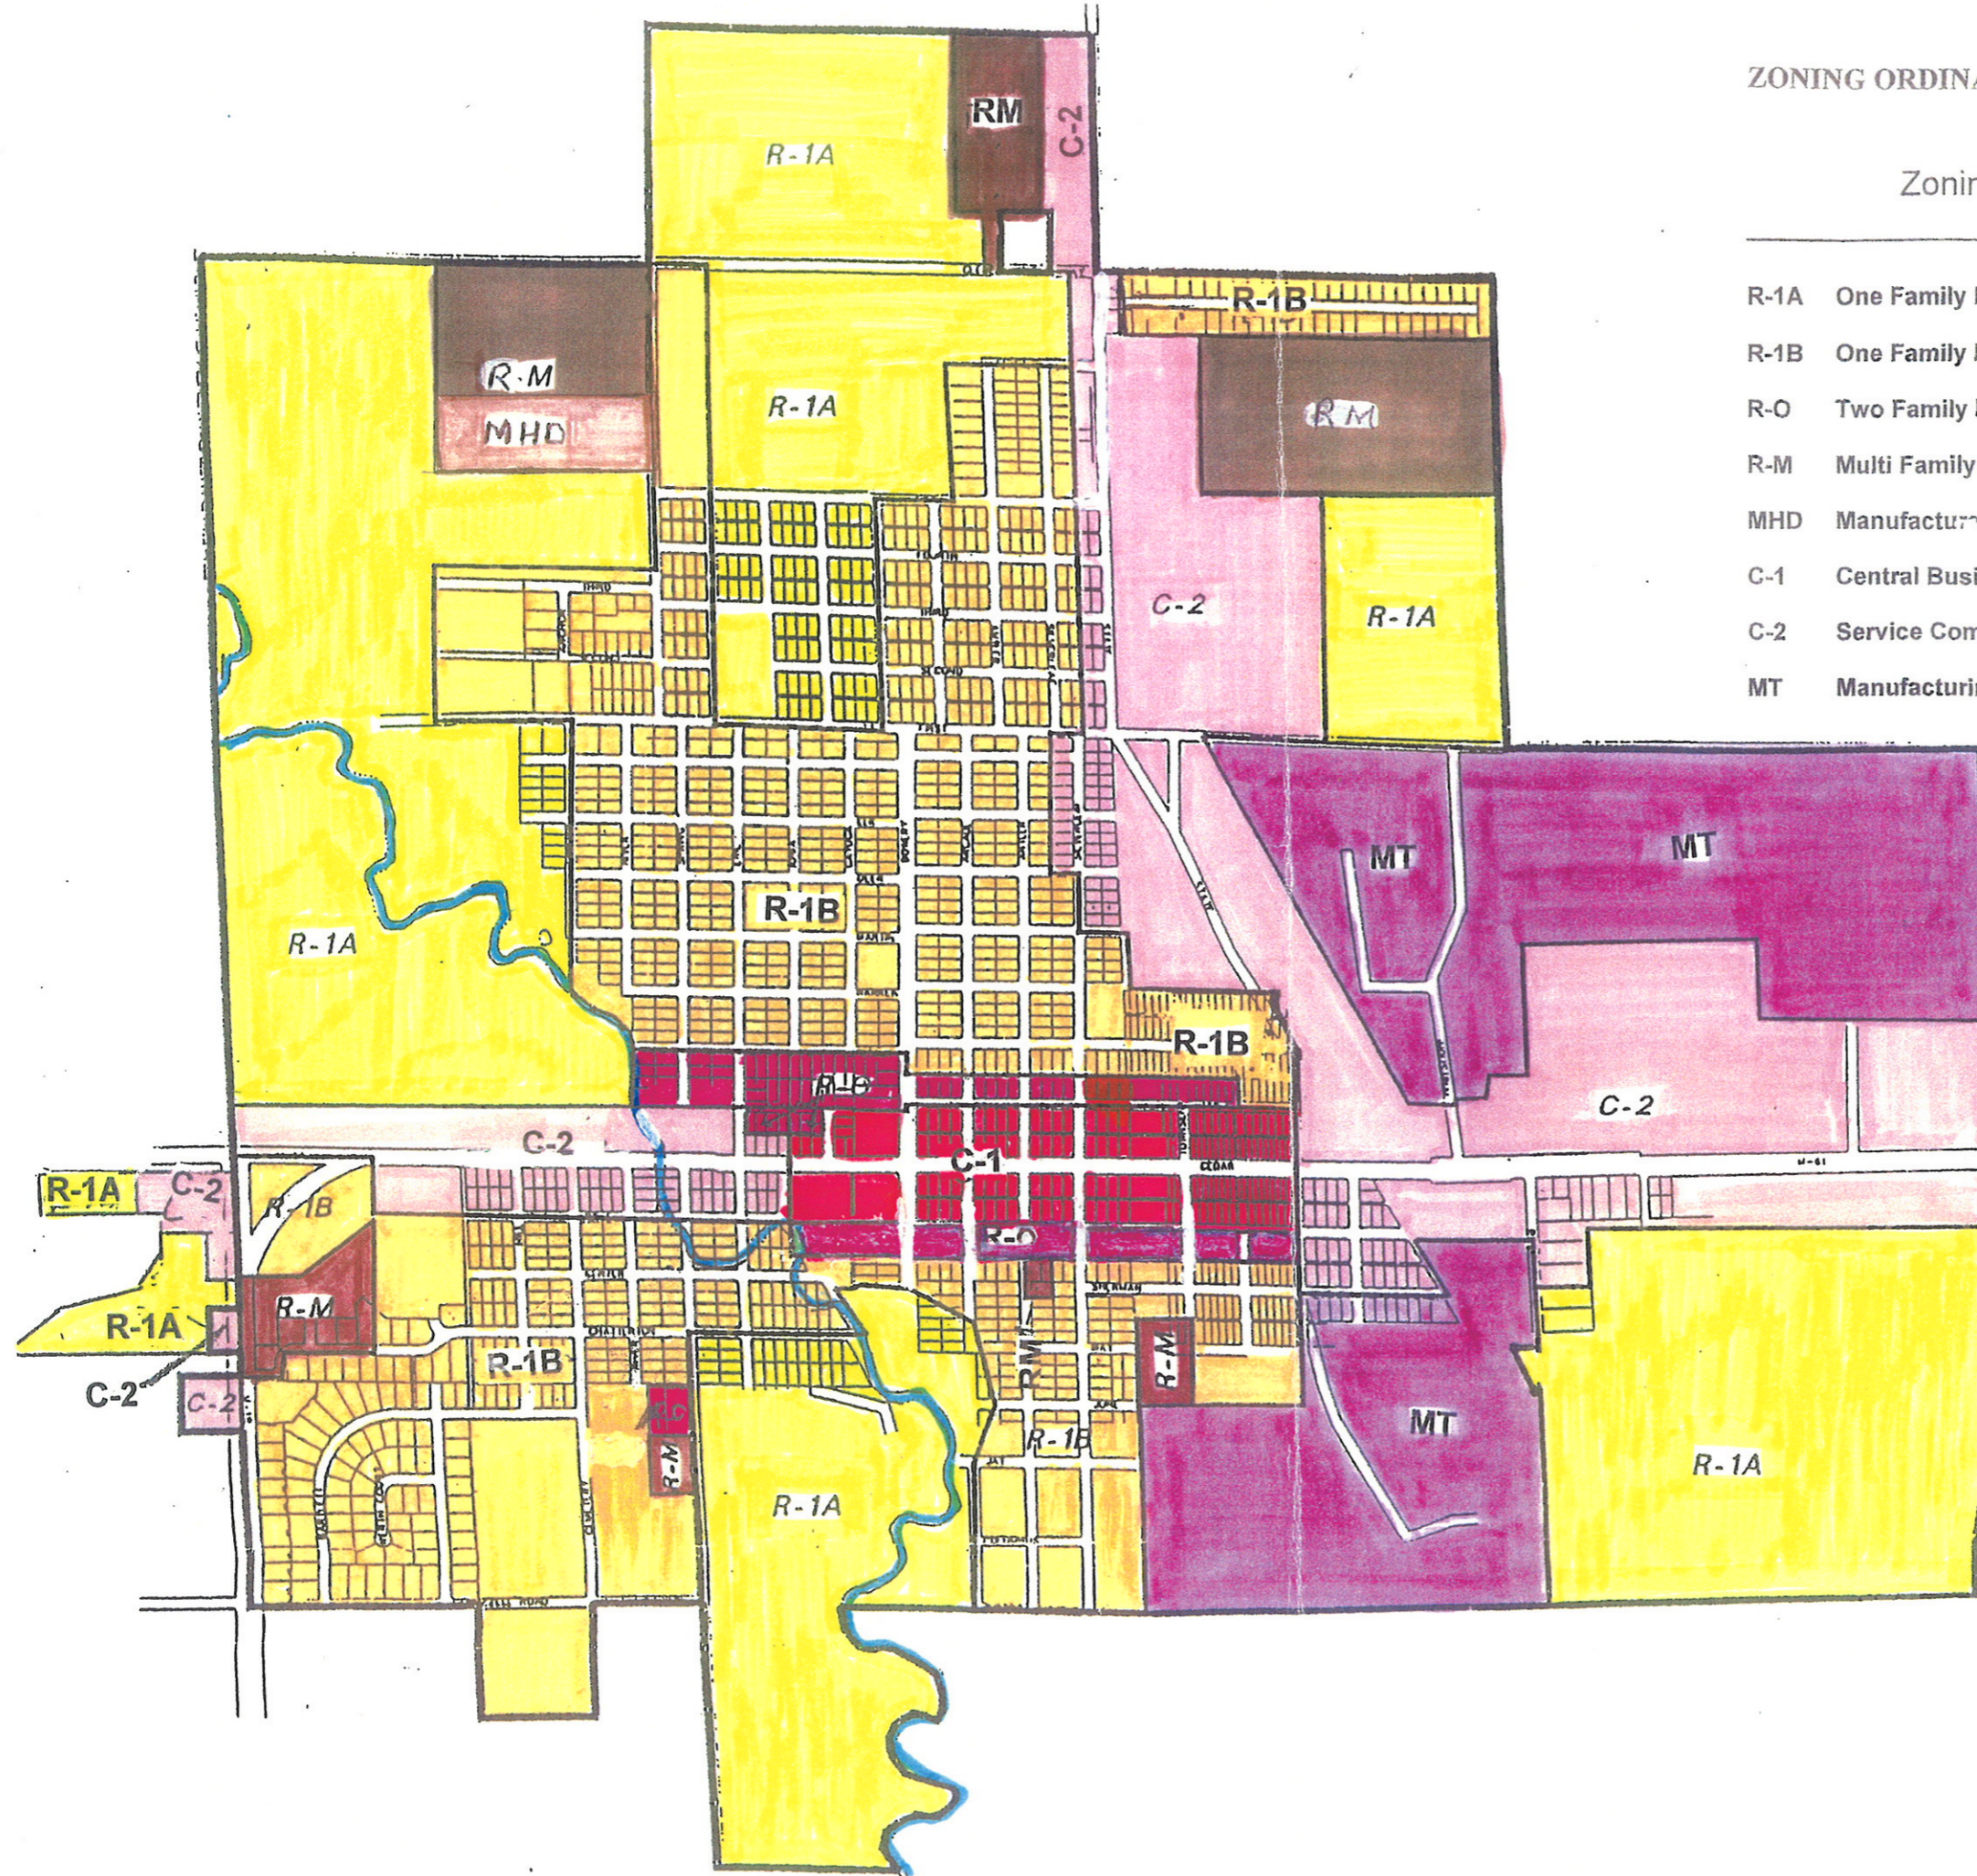

Zoning Map Legend

R-1A	One Family Residential	
R-1B	One Family Residential	
R-O	Two Family Residential & Offices	
R-M	Multi Family Residential	
MHD	Manufactured Housing Development	
C-1	Central Business District	
C-2	Service Commercial	
MT	Manufacturing Technology	

CITY OF GLADWIN ZONING MAP